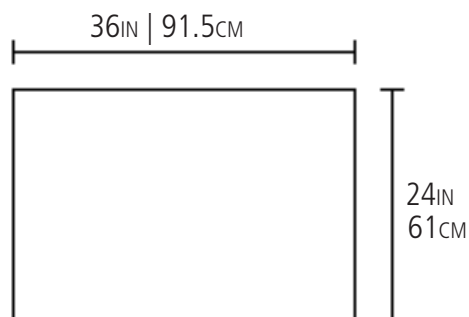

EUGENE STOLTZFUS

FURNITURE DESIGN

NIMBUS COFFEE TABLE, RECTANGLE

Solid cork top

Powder Coat Solid Steel

Base available in matte black

Bamboo top available in Caramelized,
Obsidian, Ruby, Natural

PLAN