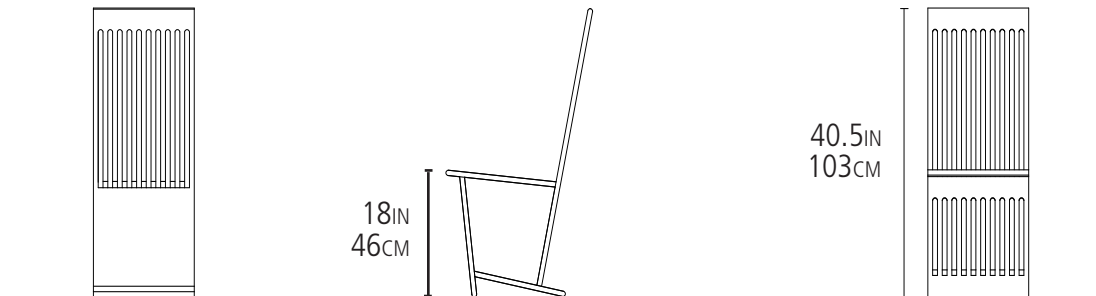

## PINWHEEL CHAIR

Made from solid 3/4 inch moso bamboo

Available in

CARAMELIZED

OBSIDIAN

RUBY

NATURAL

20IN | 51CM

22 IN  
56CM

40.5IN  
103CM

18IN  
46CM

PLAN

ELEVATIONS