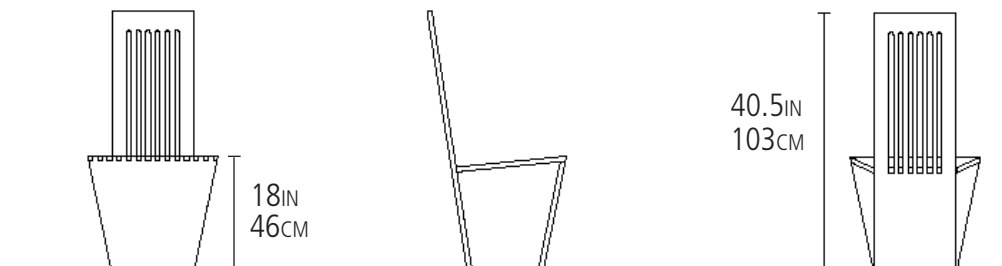

EUGENE STOLTZFUS

FURNITURE DESIGN

STACCATO CHAIR

Made from solid 3/4 inch moso bamboo
Available in

CARAMELIZED

OBSIDIAN

RUBY

NATURAL

PLAN

ELEVATIONS