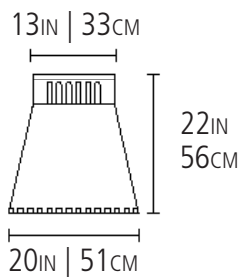

EUGENE STOLTZFUS

FURNITURE DESIGN

STACCATO CHAIR

Made from solid 3/4 inch moso bamboo
Available in

CARAMELIZED

OBSIDIAN

RUBY

NATURAL