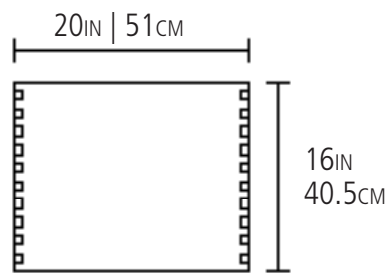

## ZOn

Made from solid 3/4 inch moso bamboo

Available in

CARAMELIZED

RUBY

NATURAL

PLAN

ELEVATIONS