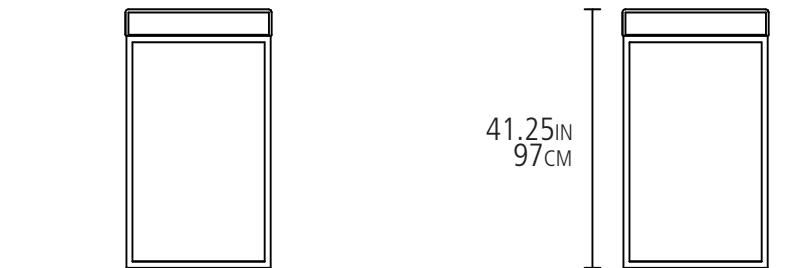

## NIMBUS PEDESTAL

Solid cork top

Powder Coat Solid Steel

Base available in matte black

Bamboo top available in Caramelized,  
Obsidian, Ruby, Natural

18IN | 46CM

PLAN

ELEVATIONS