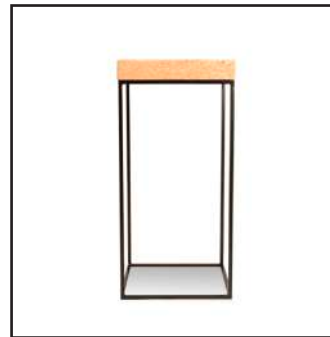

## NIMBUS PEDESTAL

Solid cork top

Powder Coat Solid Steel

Base available in matte black

Bamboo top available in Caramelized,  
Obsidian, Ruby, Natural

18IN | 46CM

PLAN

ELEVATIONS