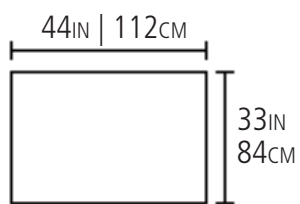

ONE MEDITATION HUT

Powder coated steel

PLAN

ELEVATIONS