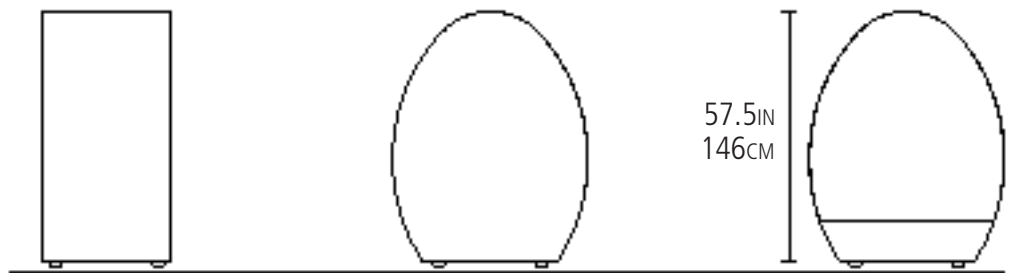

ONE MEDITATION HUT

Powder coated steel

PLAN

ELEVATIONS