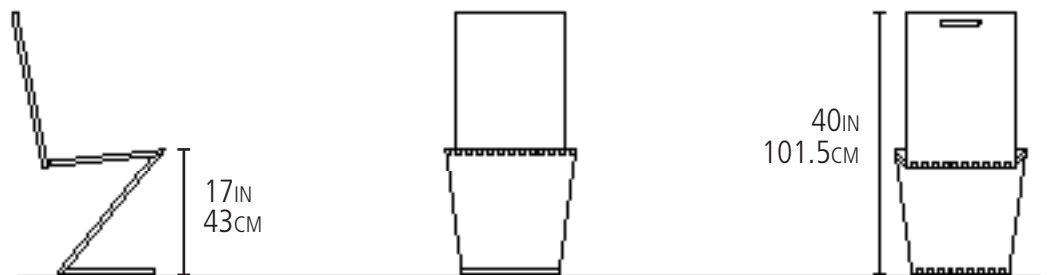

EUGENE STOLTZFUS

FURNITURE DESIGN

ZEE HEAD CHAIR

Made from solid 1 inch moso bamboo

Available in

CARAMELIZED

RUBY

NATURAL

PLAN

ELEVATIONS