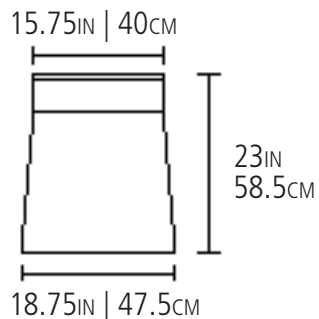

EUGENE STOLTZFUS

FURNITURE DESIGN

ZEE HEAD CHAIR

Made from solid 1 inch moso bamboo

Available in

CARAMELIZED

RUBY

NATURAL