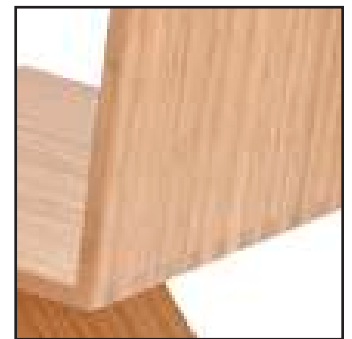

ZEE SIDE CHAIR

Made from solid 1 inch moso bamboo

Available in

CARAMELIZED

RUBY

NATURAL

PLAN

ELEVATIONS