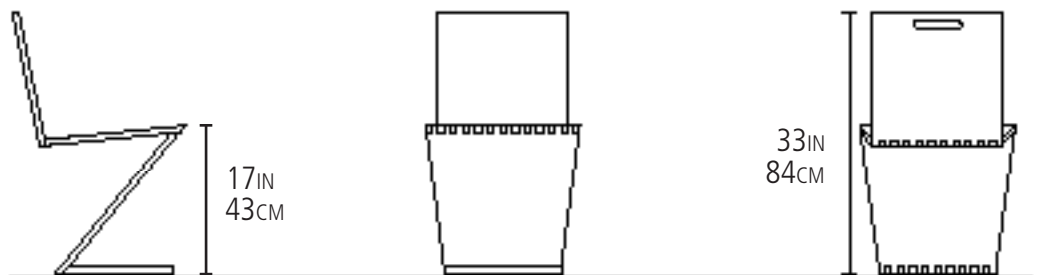

ZEE SIDE CHAIR

Made from solid 1 inch moso bamboo

Available in

CARAMELIZED

RUBY

NATURAL

PLAN

ELEVATIONS