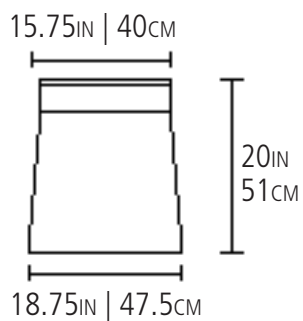

ZEE SIDE CHAIR

Made from solid 1 inch moso bamboo

Available in

CARAMELIZED

RUBY

NATURAL

PLAN

ELEVATIONS