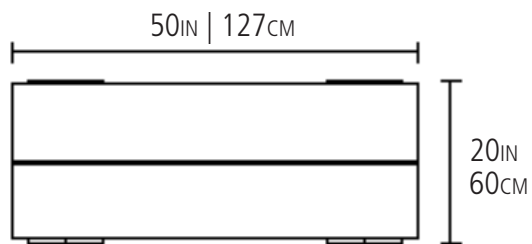

HERCULES II BENCH

Solid timber
Available in Western Red Cedar

PLAN

ELEVATIONS