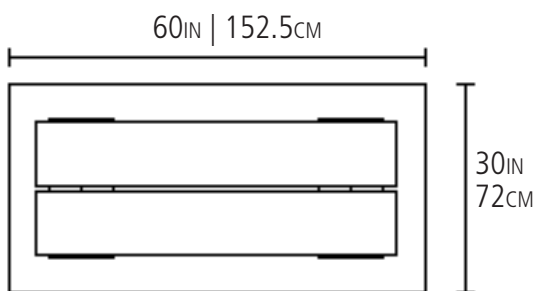

HERCULES II COFFEE TABLE (60IN)

Solid timber, 5/8" glass
Available in Western Red Cedar

PLAN

ELEVATIONS