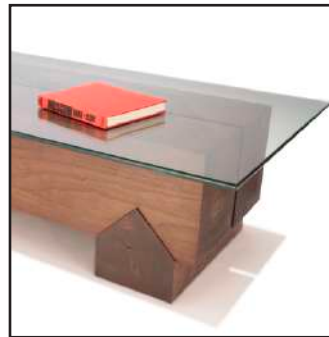

HERCULES II COFFEE TABLE (60IN)

Solid timber, 5/8" glass
Available in Western Red Cedar

PLAN

ELEVATIONS