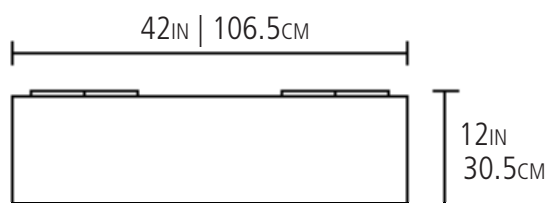

HERCULES I BENCH (42IN)

Solid timber
Available in Western Red Cedar

PLAN

ELEVATIONS