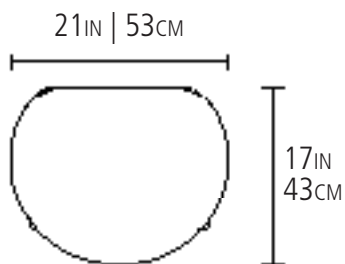

## COBRA TABLE

Powder coated aluminum  
Available in Red, Matte black, Silver

PLAN

ELEVATIONS