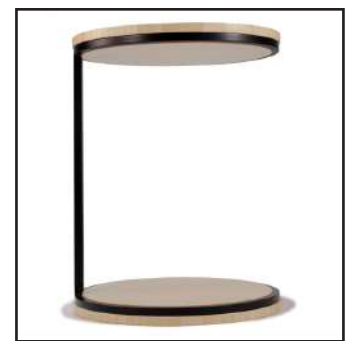

EUGENE STOLTZFUS

FURNITURE DESIGN

DISCUS TABLE

Solid 3/4 inch bamboo top
Powder Coat Solid Steel
Base available in matte black
Bamboo available in

CARAMELIZED

OBSIDIAN

RUBY

NATURAL

Solid cork top available

PLAN

ELEVATIONS