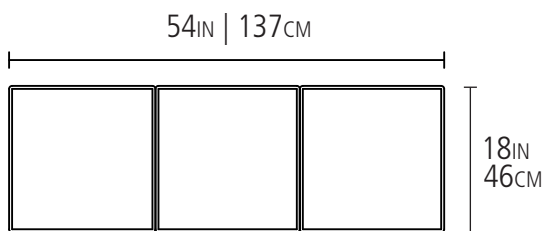

NIMBUS BENCH

Solid cork top

Powder Coat Solid Steel

Base available in matte black

Bamboo top available in Caramelized,
Obsidian, Ruby, Natural

PLAN

ELEVATIONS