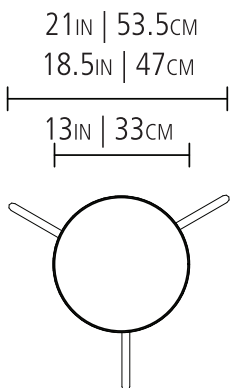

EUGENE STOLTZFUS

FURNITURE DESIGN

CORXSTOOL

Solid raw cork
Solid aluminum rod powdercoated to spec
Available in counter and bar stool height

PLAN

ELEVATION