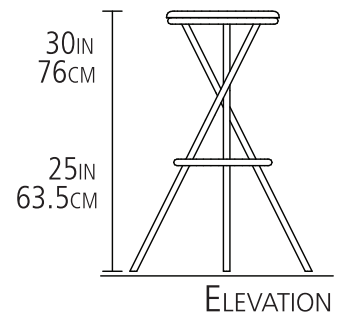

EUGENE STOLTZFUS

FURNITURE DESIGN

CORXSTOOL

Solid raw cork
Solid aluminum rod powdercoated to spec
Available in counter and bar stool height

PLAN

ELEVATION